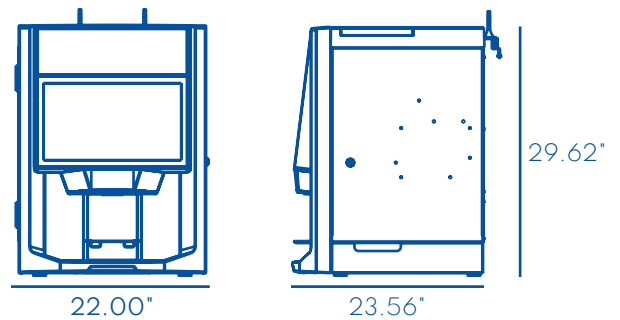

## TECHNOLOGY

- 18.5" HD touch screen
- Cellular modem included
- Compatible with Sophia
- Sophia Touchless Solution available
- Customizable LEDs with color matching interface (30 colors)

## SPECIFICATIONS

Dimensions (WxHxD)	22 x 29.62 x 23.56 in
Minimal Space Requirements (WxHxD)	34 x 35.25 x 43.62 in
Weight	95 lb
Electricity	120 VAC, 15 A, 60 Hz
Water Services	Plumbed or bottled
Water Tank Capacity	0.74 gal
Bean Hopper Capacity (left to right)	4.2 lb, 3.4 lb, 2.0 lb
Soluble Canisters Capacity (left to right)	1.2 lb, 3.7 lb, 3.7 lb
Cup Sizes	3 to 16 oz
Brew Strengths	3
Branding Options	Video
Screen Customization Capabilities	Yes
Vending Options Available	Yes